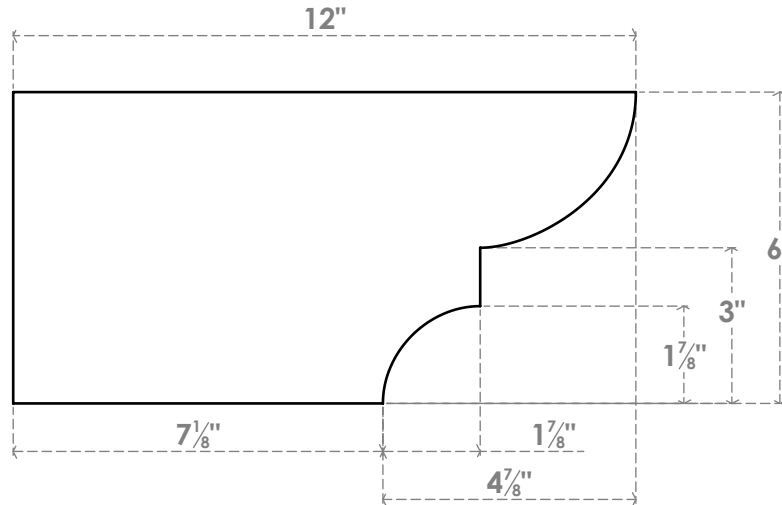

RFTP05X06X12RID

5"W X 6"H X 12"L RIDGEWOOD ARCHITECTURAL GRADE PVC RAFTER TAIL

SIDE PROFILE

FRONT PROFILE

ISOMETRIC

EKENA
MILLWORK
EKENA MILLWORK
2300 WEST MAIN ST.
CLARKSVILLE, TX 75426
TOLL FREE: 866-607-0453
WWW.EKENAMILLWORK.COM