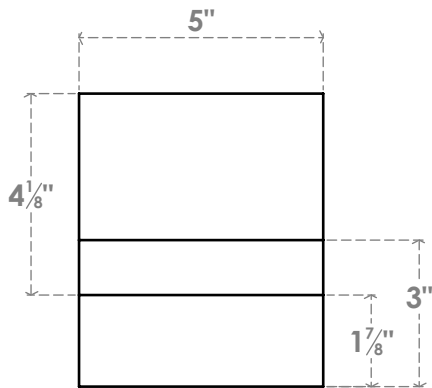

RFTP05X06X12RID

5"W X 6"H X 12"L RIDGEWOOD ARCHITECTURAL GRADE PVC RAFTER TAIL

SIDE PROFILE

FRONT PROFILE

ISOMETRIC

EKENA
MILLWORK
EKENA MILLWORK
2300 WEST MAIN ST.
CLARKSVILLE, TX 75426
TOLL FREE: 866-607-0453
WWW.EKENAMILLWORK.COM